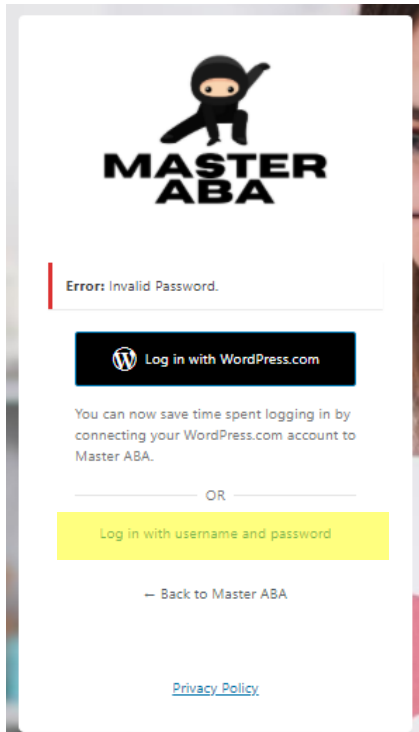

If you've already registered, click the Login button from the Master ABA home page.

When you see the login screen below, select "Log in with username and password":

Enter your username and password in the login screen:

Email Address

Password

Remember Me

**Log In**

OR

[Log in with WordPress.com](#)

[Lost your password?](#)

[← Back to Master ABA](#)

[Privacy Policy](#)

If your username or password is incorrect you will see the below error. To try again, click the “Log in with username and password” link:

If you need to reset your password click the “Lost your password?” link:

The image shows a login page for 'MASTER ABA'. At the top is a logo featuring a black silhouette of a person with arms raised, above the text 'MASTER ABA'. Below the logo is a red error message box that says 'Error: Invalid Password.'. Underneath are two input fields: 'Email Address' and 'Password', each with a blue eye icon for toggling visibility. There is a 'Remember Me' checkbox and a black 'Log In' button. Below the button is a horizontal line with 'OR' in the center. Underneath that is a blue link 'Log in with WordPress.com'. A yellow button with the text 'Lost your password?' is highlighted. Below it is a blue link 'Back to Master ABA'. At the bottom is a blue link 'Privacy Policy'.